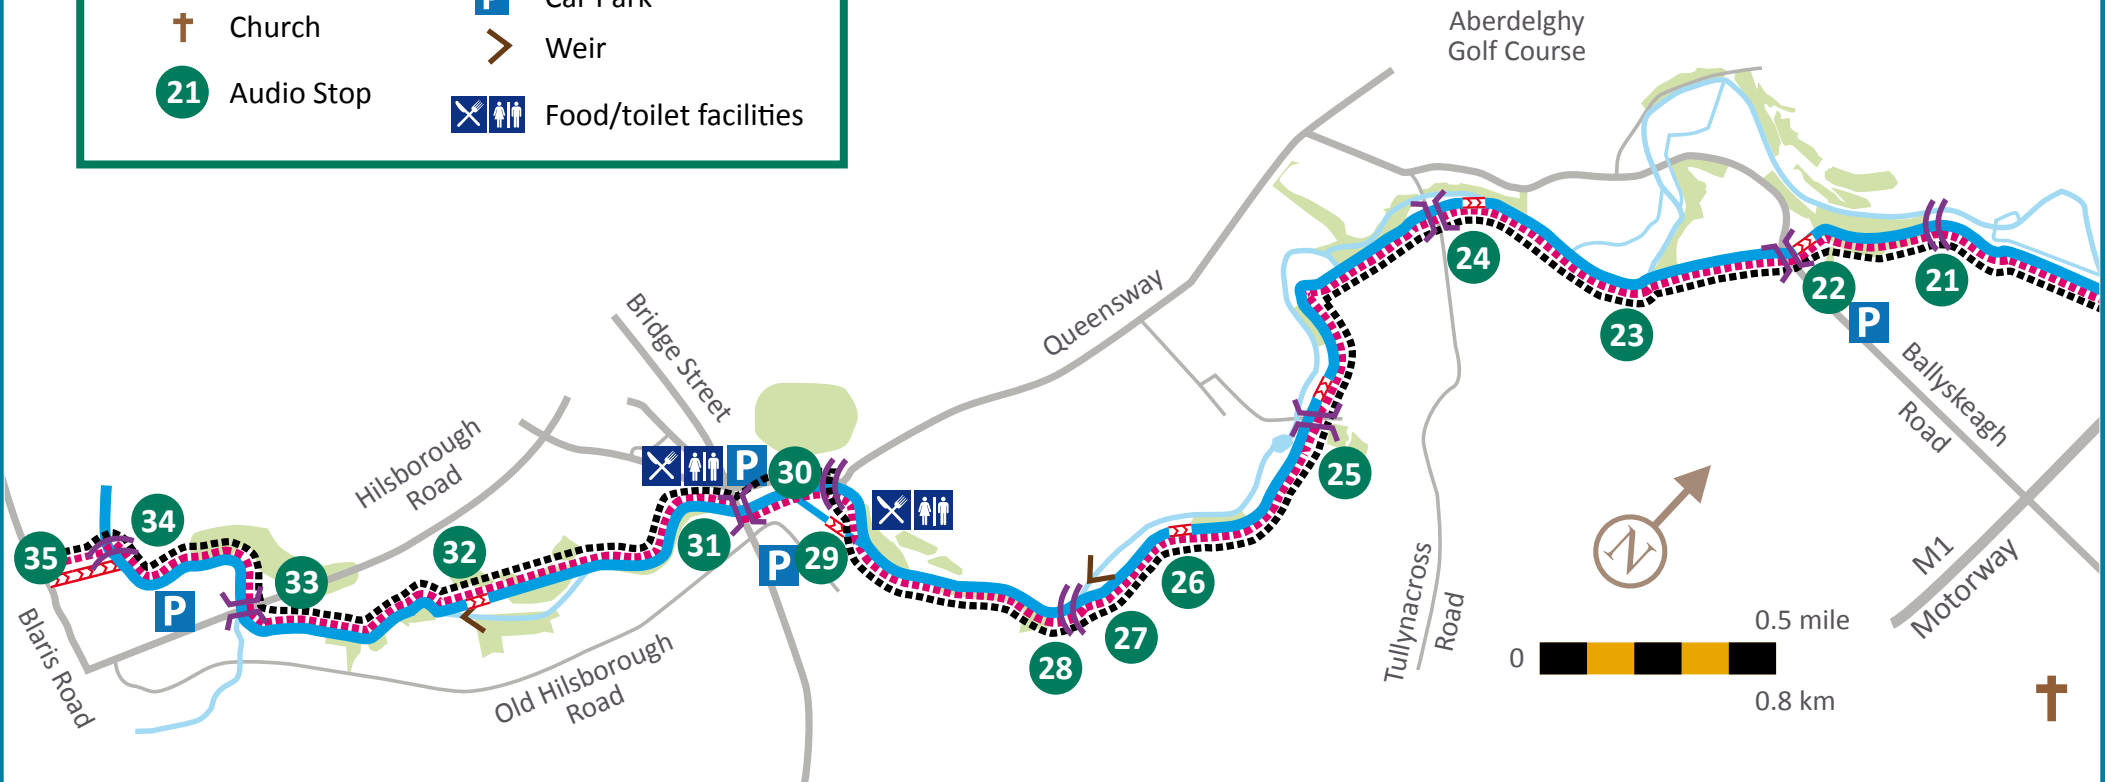

Key to Map

 Lagan Canal	 Lock
 Towpath	 Bridge
 Audio Trail	 Footbridge
 Rivers	 Car Park
 Church	 Weir
 Audio Stop	 Food/toilet facilities

Lagan Navigation audio trail

www.laganvalley.co.uk/audiotrails

- 35. Lagan Valley Regional Park western end
- 34. Union Locks
- 33. Moore's Bridge
- 32. Lock 13 Becky Hogg's
- 31. Lisburn Quay
- 30. Castle Gardens
- 29. Lock 12 Island Centre
- 28. Water conflicts
- 27. Waterfowl
- 26. Lock 11
- 25. Hilden Mill
- 24. Lock 9 Lambeg
- 23. Three bollards
- 22. Lock 8
- 21. Rambler's Bridge

Lagan Navigation audio trail

www.laganvalley.co.uk/audiotrails

Key to Map

	Lagan Canal		Lock
	Towath		Bridge
	Audio Trail		Footbridge
	Rivers		Car Park
	Church		Weir
	Audio Stop		Food/toilet facilities

- 20. Lock 7 – McQuston's Lock
- 19. Sir Thomas and Lady Dixon Park
- 18. Drumbeg Parish Church
- 17. Lock 6 Drumbeg
- 16. Drum House
- 15. Lock 5
- 14. Lock 4
- 13. Gilchrist Bridge
- 12. Minnowburn
- 11. Shaw's Bridge

- 10. Rath
- 09. Clement Wilson Park
- 08. Lock 3
- 07. Red bridge
- 06. WWII landing site
- 05. Brown Bridge
- 04. Lock 2
- 03. Lagan Meadows
- 02. Lockview
- 01. Lock 1